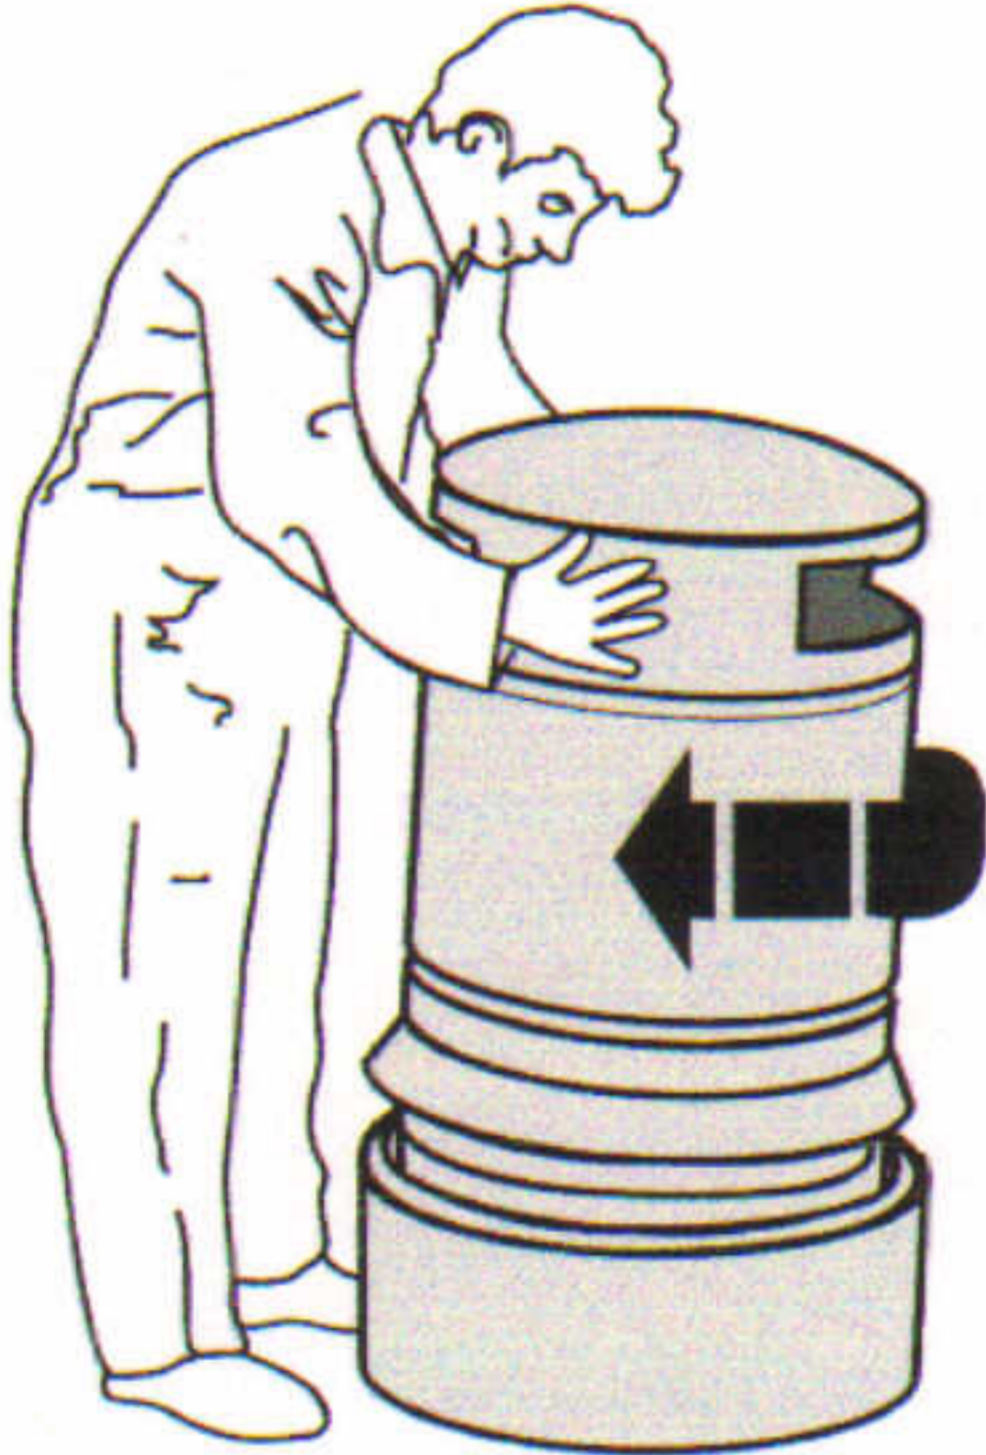

NEOPOLITAN™

OPERATING INSTRUCTIONS

① Lifting bin body, turn clockwise until it moves up. Continue to lift and turn clockwise until it is released from plinth.

② Lift bin body over liner.

③ Lift out of plinth, empty and place back into plinth.

④ Lift bin body over liner and drop onto plinth to lock.

A PLEASE NOTE

Regular cleaning is essential to maintain the pristine appearance of this quality product. All surfaces of the unit should be regularly cleaned with warm, soapy water and thoroughly rinsed. This is important in maintaining both the outward appearance of the product and ensuring ease of operation.