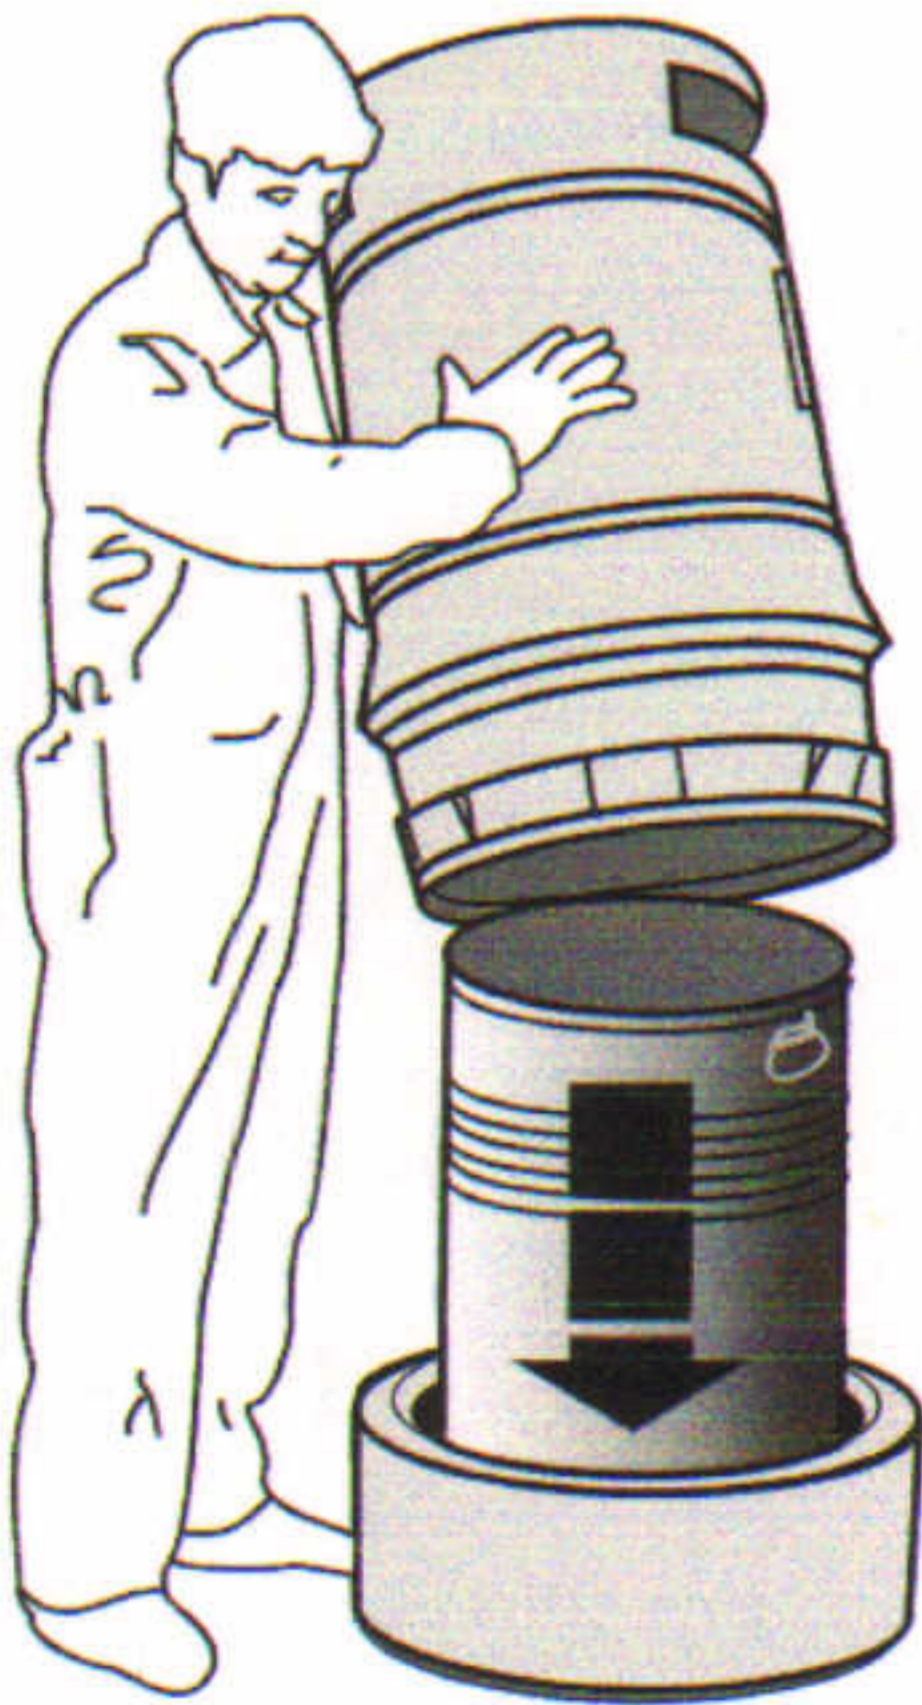

NEOPOLITAN™

OPERATING INSTRUCTIONS

① Lifting bin body, turn clockwise until it moves up. Continue to lift and turn clockwise until it is released from plinth.

② Lift bin body over liner.

③ Lift out of plinth, empty and place back into plinth.

④ Lift bin body over liner and drop onto plinth to lock.

A PLEASE NOTE

Regular cleaning is essential to maintain the pristine appearance of this quality product. All surfaces of the unit should be regularly cleaned with warm, soapy water and thoroughly rinsed. This is important in maintaining both the outward appearance of the product and ensuring ease of operation.