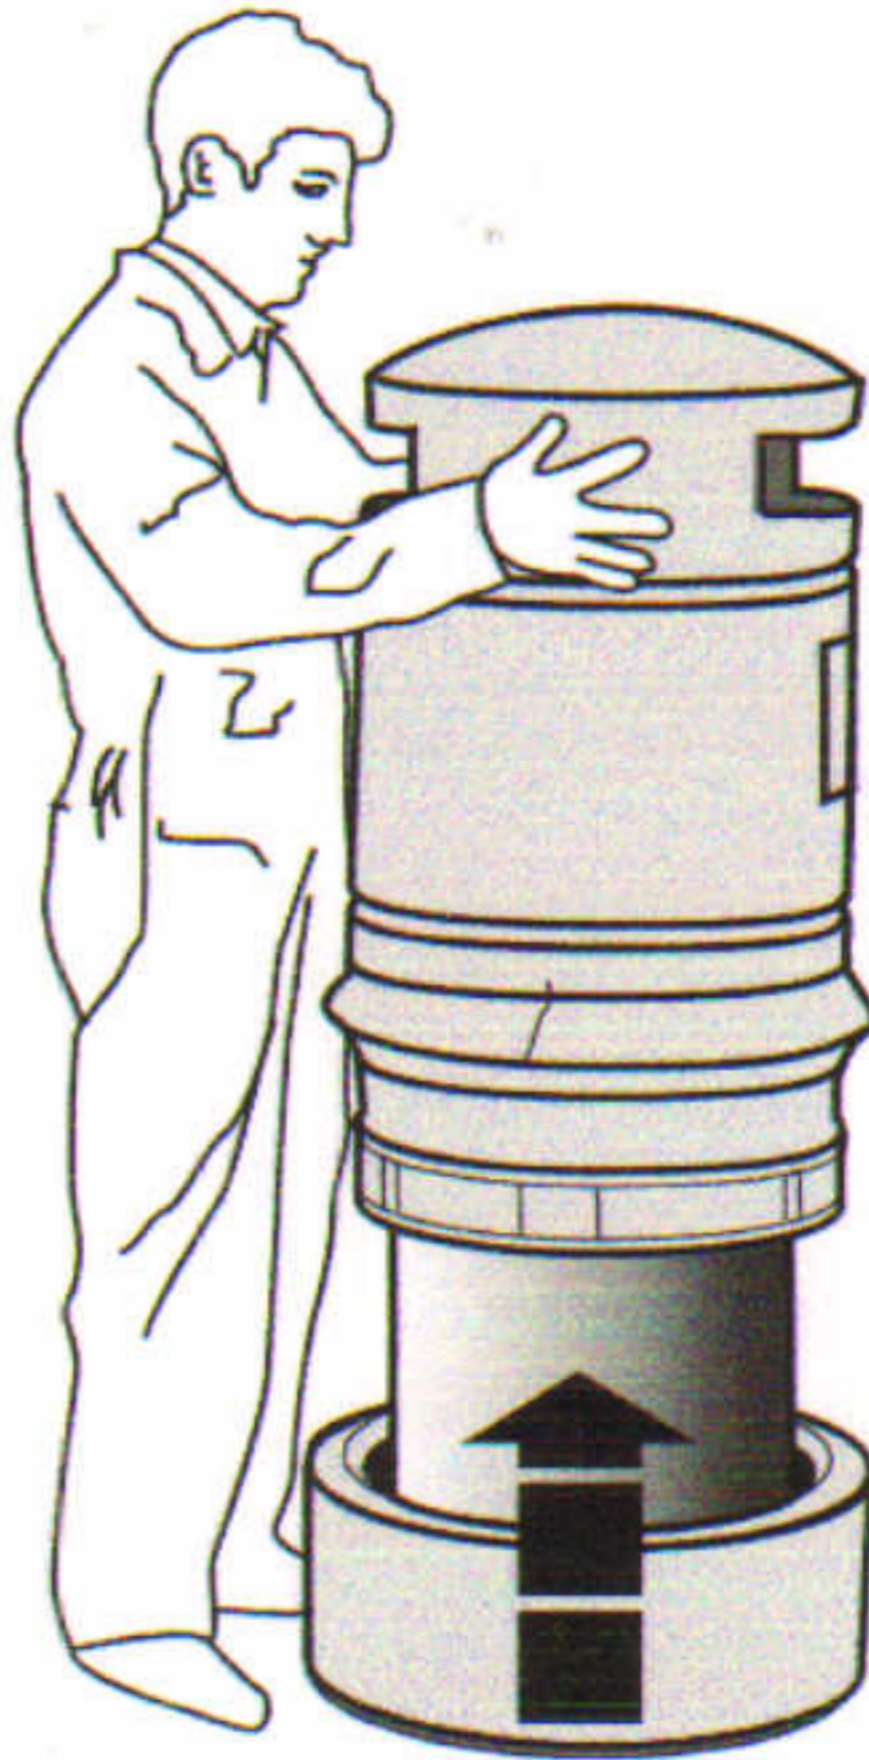

NEOPOLITAN™

OPERATING INSTRUCTIONS

① Lifting bin body, turn clockwise until it moves up. Continue to lift and turn clockwise until it is released from plinth.

② Lift bin body over liner.

③ Lift out of plinth, empty and place back into plinth.

④ Lift bin body over liner and drop onto plinth to lock.

A PLEASE NOTE

Regular cleaning is essential to maintain the pristine appearance of this quality product. All surfaces of the unit should be regularly cleaned with warm, soapy water and thoroughly rinsed. This is important in maintaining both the outward appearance of the product and ensuring ease of operation.