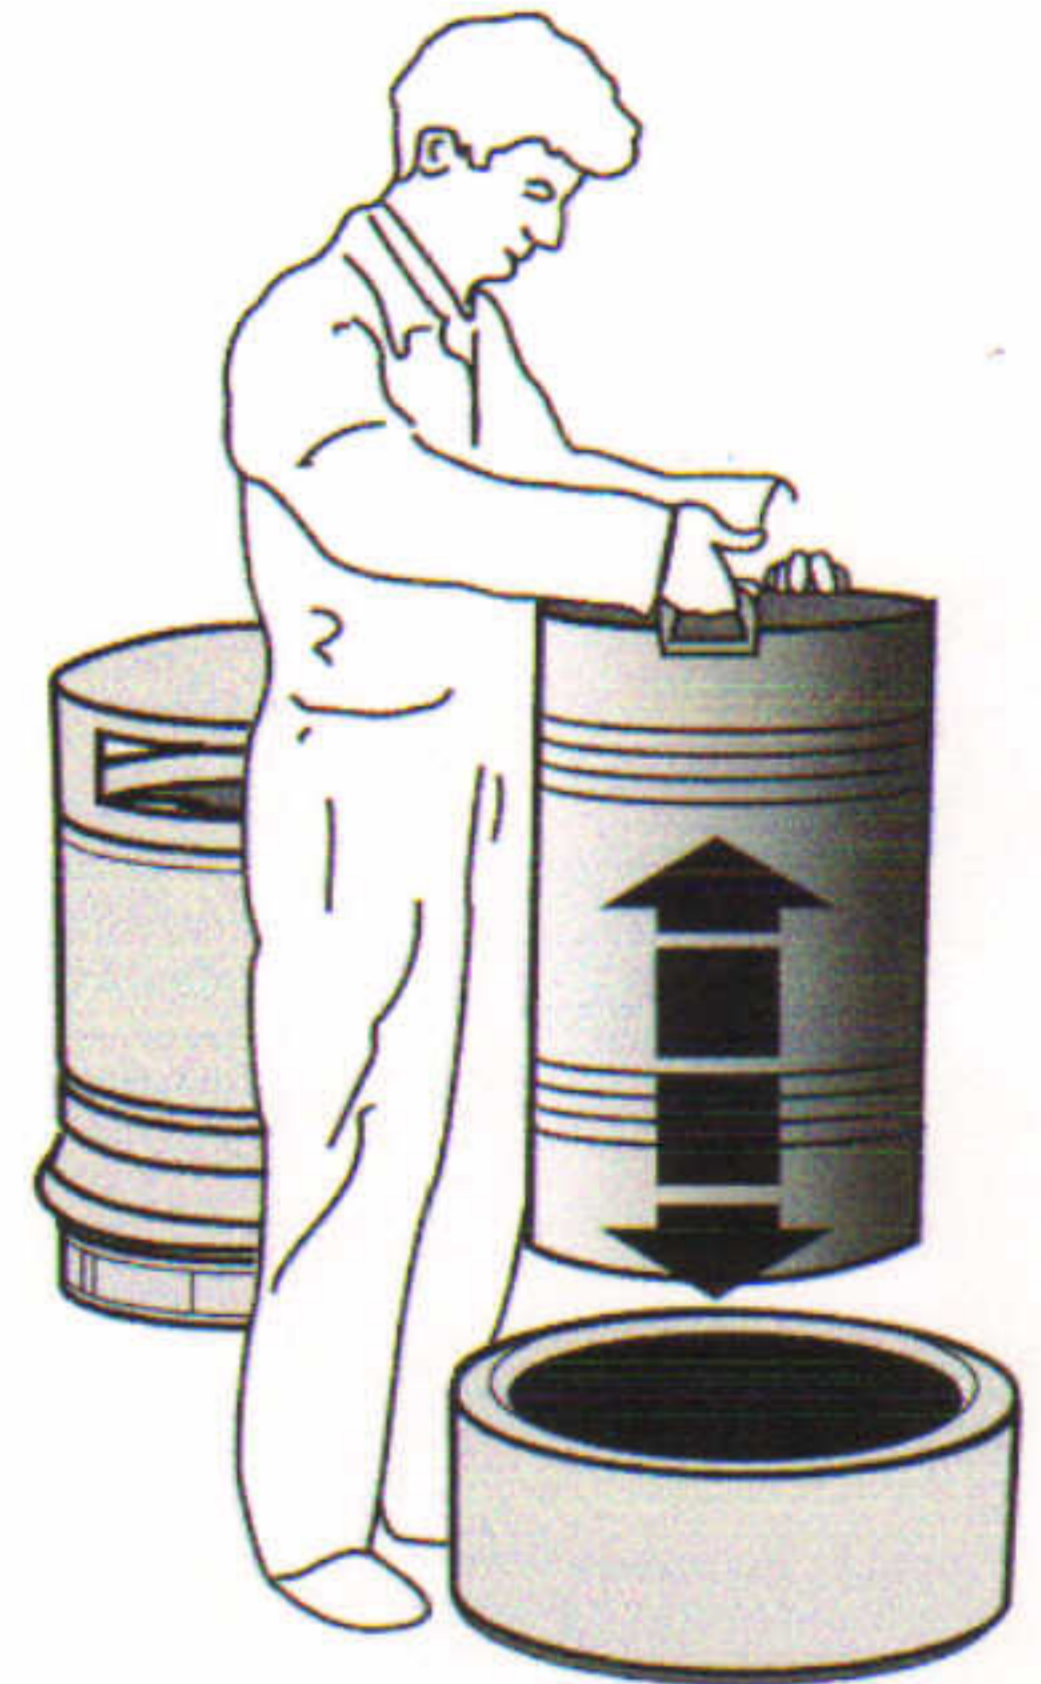

NEOPOLITAN™

OPERATING INSTRUCTIONS

① Lifting bin body, turn clockwise until it moves up. Continue to lift and turn clockwise until it is released from plinth.

② Lift bin body over liner.

③ Lift out of plinth, empty and place back into plinth.

④ Lift bin body over liner and drop onto plinth to lock.

A PLEASE NOTE

Regular cleaning is essential to maintain the pristine appearance of this quality product. All surfaces of the unit should be regularly cleaned with warm, soapy water and thoroughly rinsed. This is important in maintaining both the outward appearance of the product and ensuring ease of operation.